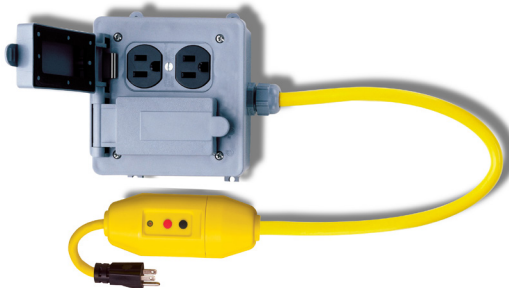

### 14880 Quad Series

GFCI plug and quad box set with circuit breaker built into the box for convenient overload protection. Spring loaded covers protect each pair of receptacles on this impact resistant polymer box. Good for indoor and outdoor use. 12/3 SJTW cord comes in lengths between 2' and 50'.

**Approvals:** cULus Certified

- Reset: Manual
- Volts/Amps: 120V/15A
- Trip Level: 4-6mA

Part Number	Cord Length & Type
14880-2402	2' 12/3 cord
14880-2406	6' 12/3 cord
14880-2425	25' 12/3 cord
14880-2450	50' 12/3 cord

### 26020L & 25080L Quad Series Inline

The inline GFCI version of our 14880 quad boxes, these units offer convenient safe power distribution for heavy power users. GFCI has lighted power-on indicator. Good for indoor and outdoor use. Units come in both 15A and 20A versions and have 12/3 SJTW cord.

**Approvals:** cULus Certified

- Reset: Manual
- Volts/Amps: 120V/15A (26020L models),  
120V/20A (25080L models)
- Trip Level: 4-6mA

Part Number	Cord Length & Type
26020L-2406	6' of 12/3 cord
26020L-2425	25' of 12/3 cord
25080L-2406	6' of 12/3 cord
25080L-2425	25' of 12/3 cord