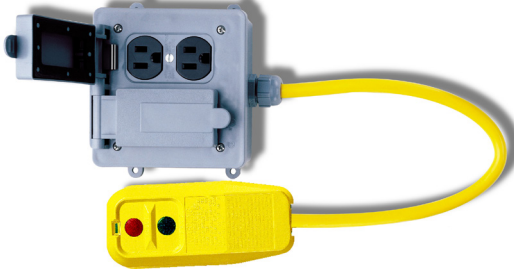

### 14880 Quad Series

GFCI plug and quad box set with circuit breaker built into the box for convenient overload protection. Spring loaded covers protect each pair of receptacles on this impact resistant polymer box. Good for indoor and outdoor use. 12/3 SJTW cord comes in lengths between 2' and 50'.

**Approvals:** cULus Certified

- Reset: Manual
- Volts/Amps: 120V/15A
- Trip Level: 4-6mA

Part Number	Cord Length & Type
14880-2402	2' 12/3 cord
14880-2406	6' 12/3 cord
14880-2425	25' 12/3 cord
14880-2450	50' 12/3 cord

### 26020L & 25080L Quad Series Inline

The inline GFCI version of our 14880 quad boxes, these units offer convenient safe power distribution for heavy power users. GFCI has lighted power-on indicator. Good for indoor and outdoor use. Units come in both 15A and 20A versions and have 12/3 SJTW cord.

**Approvals:** cULus Certified

- Reset: Manual
- Volts/Amps: 120V/15A (26020L models),  
120V/20A (25080L models)
- Trip Level: 4-6mA

Part Number	Cord Length & Type
26020L-2406	6' of 12/3 cord
26020L-2425	25' of 12/3 cord
25080L-2406	6' of 12/3 cord
25080L-2425	25' of 12/3 cord