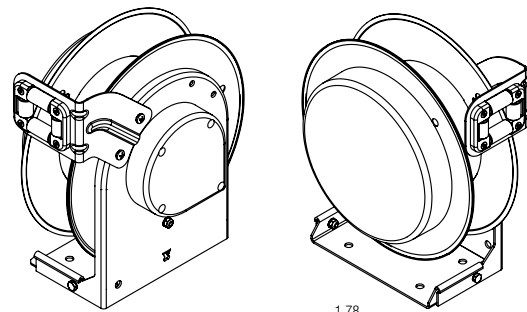

35 Foot 12/3 SJOOW Cable:

LE8935123BE	with bare ends
LE8935123S1	with single 15A outlet
LE8935123S2	with single 20A outlet
LE8935123QB1	with 15A quad box
LE8935123QB2	with 20A quad box
LE8935123LED	with LED hand lamp

50 Foot SOOW Cable:

LE8950123BE	with bare ends
LE8950123S1	with single 15A outlet
LE8950123S2	with single 20A outlet
LE8950123QB1	with 15A quad box
LE8950123QB2	with 20A quad box
LE8950123LED	with LED hand lamp