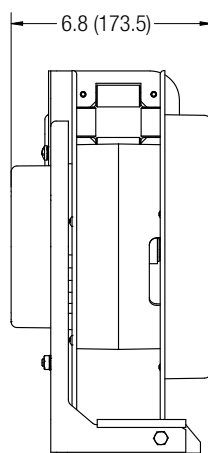

35 Foot 12/3 SJOOW Cable:

LE8935123BE	with bare ends
LE8935123S1	with single 15A outlet
LE8935123S2	with single 20A outlet
LE8935123QB1	with 15A quad box
LE8935123QB2	with 20A quad box
LE8935123LED	with LED hand lamp

50 Foot SOOW Cable:

LE8950123BE	with bare ends
LE8950123S1	with single 15A outlet
LE8950123S2	with single 20A outlet
LE8950123QB1	with 15A quad box
LE8950123QB2	with 20A quad box
LE8950123LED	with LED hand lamp