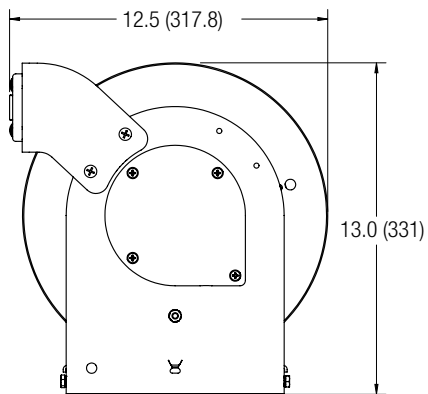

35 Foot 12/3 SJOOW Cable:

LE8935123BE	with bare ends
LE8935123S1	with single 15A outlet
LE8935123S2	with single 20A outlet
LE8935123QB1	with 15A quad box
LE8935123QB2	with 20A quad box
LE8935123LED	with LED hand lamp

50 Foot SOOW Cable:

LE8950123BE	with bare ends
LE8950123S1	with single 15A outlet
LE8950123S2	with single 20A outlet
LE8950123QB1	with 15A quad box
LE8950123QB2	with 20A quad box
LE8950123LED	with LED hand lamp