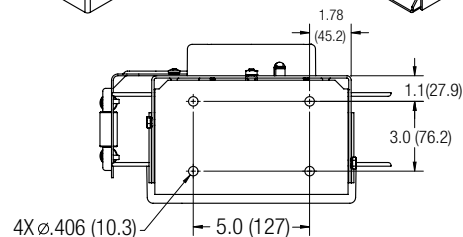

35 Foot 12/3 SJOOW Cable:

LE8935123BE	with bare ends
LE8935123S1	with single 15A outlet
LE8935123S2	with single 20A outlet
LE8935123QB1	with 15A quad box
LE8935123QB2	with 20A quad box
LE8935123LED	with LED hand lamp

50 Foot SOOW Cable:

LE8950123BE	with bare ends
LE8950123S1	with single 15A outlet
LE8950123S2	with single 20A outlet
LE8950123QB1	with 15A quad box
LE8950123QB2	with 20A quad box
LE8950123LED	with LED hand lamp