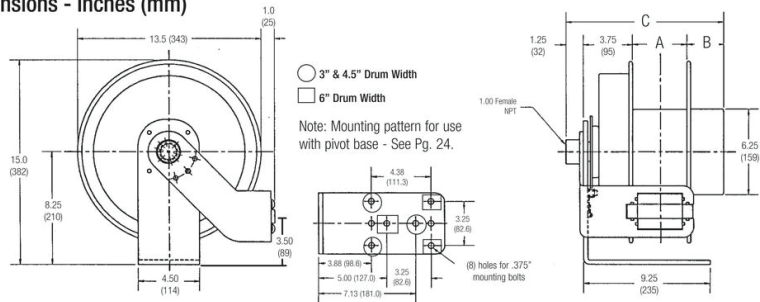

Features:

- Adjustable cable guide arm (12 positions)
- Strong ratchet that can be disengaged for constant tension
- NEMA 4X weatherproof rating on enclosure
- Adjustable ball stop
- Comes with 2' extra cable for feeder cord
- Cable lengths up to 80', with up to 12 conductors

Approvals:

CSA and UL Certified

Dimensions - Inches (mm)

A = 3" to 6" (76-152) B = 3.5" to 8.5" (89-216) C = 13" to 18" (330-457)

[A, B, and C dimensions depend on the exact reel configuration - Contact Factory]

30 Foot SOOW Cable:

LE9530143QB1	14/3 cable w/ 15A quad box
LE9530123QB2	12/3 cable w/ 20A quad box
LE9530143S1	14/3 cable w/ 15A single outlet
LE9530123S2	12/3 cable w/ 20A single outlet
LE9530103S2	10/3 cable w/ 20A single outlet
LE9530143BE	14/3 cable bare ends (rated up to 15A)
LE9530123BE	12/3 cable bare ends (rated up to 20A)
LE9530103BE	10/3 cable bare ends

Other configurations available!

LE9500 reels come standard with up to 80' of SOOW cable and bare ends. See optional accessories and most popular SKUs. Further customization is available on demand.

80 Foot SOOW Cable: