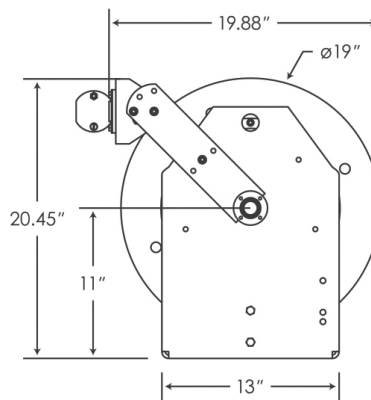

Auto Rewind Cord Reels

LE9600 Series

Heavy-Duty High Capacity Indoor/Outdoor Reels

Lind's heavy-duty reels in a very high capacity format. For those applications that use larger gauge cable or require extra long runs of 12 gauge cable.

Features:

- Heavy duty all-steel construction
- NEMA 4 weatherproof enclosure
- Slip ring AMP ratings from 35-150A
- Cable guide arm can be mounted along 375° arc
- Cable lengths up to 100', with up to 12 conductors

Approvals:

CSA Certified

12 Gauge:

LE9680123BE	80' of 12/3 SOW cable
LE96100123BE	100' of 12/3 SOW cable
LE9650125BE	50' of 12/5 SOW cable
LE96100125BE	100' of 12/5 SOW cable

8 Gauge:

LE9630083BE	30' of 8/3 SOW cable
LE9660083BE	60' of 8/3 SOW cable
LE9630084BE	30' of 8/4 SOW cable
LE9650084BE	50' of 8/4 SOW cable

10 Gauge:

LE9680103BE	80' of 10/3 SOW cable
LE96100103BE	100' of 10/3 SOW cable
LE9680104BE	80' of 10/4 SOW cable
LE96100104BE	100' of 10/4 SOW cable
LE9640106BE	40' of 10/6 SOW cable
LE9680106BE	80' of 10/6 SOW cable