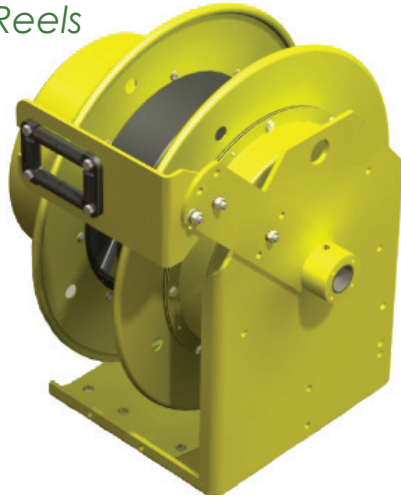

Auto Rewind Cord Reels

LE9600 Series

Heavy-Duty High Capacity Indoor/Outdoor Reels

Lind's heavy-duty reels in a very high capacity format. For those applications that use larger gauge cable or require extra long runs of 12 gauge cable.

Features:

- Heavy duty all-steel construction
- NEMA 4 weatherproof enclosure
- Slip ring AMP ratings from 35-150A
- Cable guide arm can be mounted along 375° arc
- Cable lengths up to 100', with up to 12 conductors

Approvals:

CSA Certified

12 Gauge:

LE9680123BE	80' of 12/3 SOW cable
LE96100123BE	100' of 12/3 SOW cable
LE9650125BE	50' of 12/5 SOW cable
LE96100125BE	100' of 12/5 SOW cable

8 Gauge:

LE9630083BE	30' of 8/3 SOW cable
LE9660083BE	60' of 8/3 SOW cable
LE9630084BE	30' of 8/4 SOW cable
LE9650084BE	50' of 8/4 SOW cable