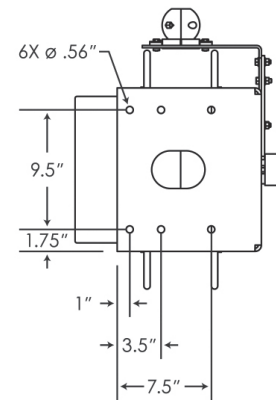

Features:

- Heavy duty all-steel construction
- NEMA 4 weatherproof enclosure
- Slip ring AMP ratings from 35-150A
- Cable guide arm can be mounted along 375° arc
- Cable lengths up to 100', with up to 12 conductors

Approvals:

CSA Certified

12 Gauge:

LE9680123BE	80' of 12/3 SOW cable
LE96100123BE	100' of 12/3 SOW cable
LE9650125BE	50' of 12/5 SOW cable
LE96100125BE	100' of 12/5 SOW cable

8 Gauge:

LE9630083BE	30' of 8/3 SOW cable
LE9660083BE	60' of 8/3 SOW cable
LE9630084BE	30' of 8/4 SOW cable
LE9650084BE	50' of 8/4 SOW cable

10 Gauge:

LE9680103BE	80' of 10/3 SOW cable
LE96100103BE	100' of 10/3 SOW cable
LE9680104BE	80' of 10/4 SOW cable
LE96100104BE	100' of 10/4 SOW cable
LE9640106BE	40' of 10/6 SOW cable
LE9680106BE	80' of 10/6 SOW cable