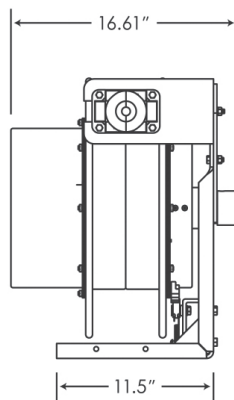

Features:

- Heavy duty all-steel construction
- NEMA 4 weatherproof enclosure
- Slip ring AMP ratings from 35-150A
- Cable guide arm can be mounted along 375° arc
- Cable lengths up to 100', with up to 12 conductors

Approvals:

CSA Certified

12 Gauge:

LE9680123BE	80' of 12/3 SOW cable
LE96100123BE	100' of 12/3 SOW cable
LE9650125BE	50' of 12/5 SOW cable
LE96100125BE	100' of 12/5 SOW cable

8 Gauge:

LE9630083BE	30' of 8/3 SOW cable
LE9660083BE	60' of 8/3 SOW cable
LE9630084BE	30' of 8/4 SOW cable
LE9650084BE	50' of 8/4 SOW cable

10 Gauge:

LE9680103BE	80' of 10/3 SOW cable
LE96100103BE	100' of 10/3 SOW cable
LE9680104BE	80' of 10/4 SOW cable
LE96100104BE	100' of 10/4 SOW cable
LE9640106BE	40' of 10/6 SOW cable
LE9680106BE	80' of 10/6 SOW cable